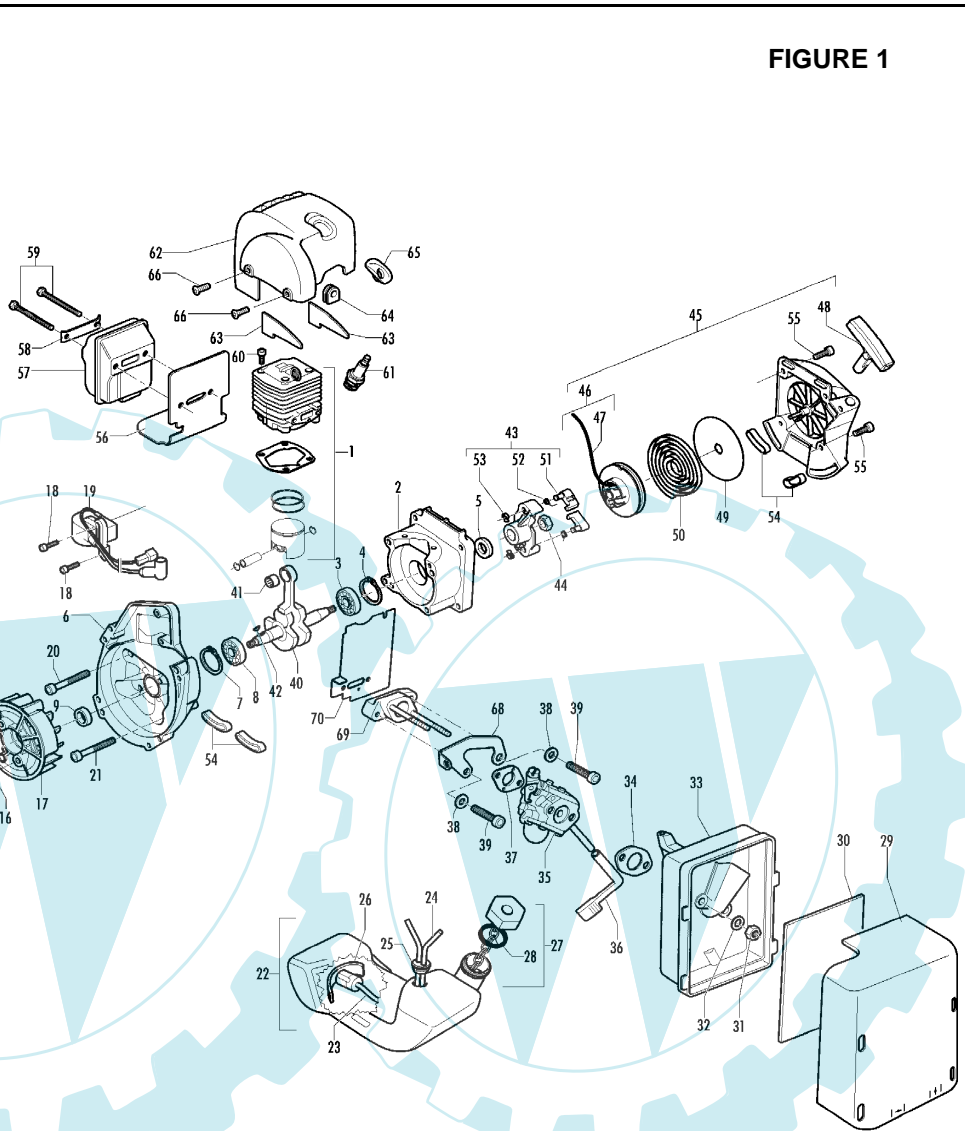

Item	P/N McC	P/N ELX	Qty	DESCRIPTION
FIGURE 1				
1	FIGURE 2			
2	247936	538247936	1	crankcase kit (starter)
3	• 235900	538235900	1	ball bearing 6002(15/32/9)
4	• 235899	538235899	1	seeger
C 5	• 228872	538228872	1	seal 13-32-5 (S7)
6	247935	538247935	1	crankcase kit (Flywheel)
7	• 235899	538235899	1	seeger ring
8	• 235900	538235900	1	ball bearing 6002(15/32/9)
C 9	• 228872	538228872	1	seal 13-32-5 (S7)
B 13	247937	538247937	1	clutch assy
14	• 241269	538241269	2	pin
C 15	• 241270	538241270	1	clutch spring
16	• 236956	538236956	2	washer
17	241240	538241240	1	flywheel
18	235806	538235806	2	screw M5x20
C 19	241298	538241298	1	ignition coil
20	235808	538235808	2	screw M5x50
21	235804	538235804	2	screw M5x30
C 22	241541	538241541	1	tank mix assy
B 23	• 229809	538229809	1	hose fuel mm245
B 24	• 229743	538229743	1	hose fuel 150mm
C 25	• 235675	538235675	1	fuel tank grommet
A 26	240452	538240452	1	pick up fuel
B 27	236563	538236563	1	fuel cap ass'y
A 28	• 236564	538236564	1	cap gasket
29	242711	538242711	1	air filter cover
B 30	241523	538241523	1	air filter
31	235642	538235642	2	nut M5
32	235248	538235248	2	washer
33	237452	538237452	1	air filter box
A 34	227417	538227417	1	gasket
C 35	FIGURE 3/4			
36	227255	538227255	1	choke knob
A 37	227692	538227692	1	gasket
38	235248	538235248	2	washer
39	235803	538235803	2	screw M5x25
40	241266	538241266	1	crankshaft assy
C 41	• 235742	538235742	1	needle bearing Ø 9x14x12
C 42	227631	538227631	1	key
43	242800	538242800	1	starter pawl ass'y
44	235218	538235218	1	nut M8
C 45	242808	538242808	1	starter assy
B 46	• 249163	538249163	1	pulley/rope
A 47	• 227703	538227703	1	rope
48	• 240884	538240884	1	starter handle
49	• 227467	538227467	1	spring shield
B 50	• 227300	538227300	1	rewind spring
B 51	• 241781	538241781	2	pawl
52	• 241782	538241782	2	spring shield
B 53	• 111088	538111088	2	snap ring
54	241248	538241248	4	fuel tank grommet
55	236527	538236527	4	screw M6x16
C 56	241280	538241280	1	muffler gasket
C 57	241432	538241432	1	muffler assy
58	• 227236	538227236	1	clamp
59	• 227274	538227274	2	screw M5x60
60	227565	538227565	4	screw M5x25
A 61	92879	538092879	1	spark plug RDJ8J
62	242706	538242706	1	engine cover
63	241416	538241416	2	engine cover gasket