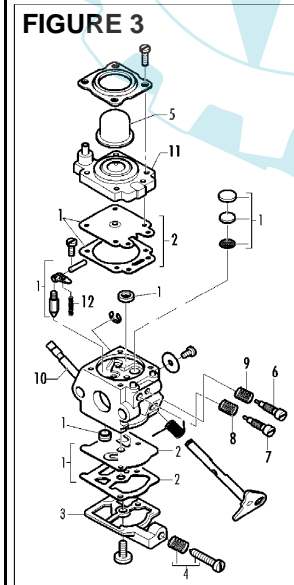

Item	P/N McC	P/N ELX	Qty	DESCRIPTION
FIGURE 1				
1	FIGURE 2			
2	247936	538247936	1	crankcase kit (starter)
3	• 235900	538235900	1	ball bearing 6002(15/32/9)
4	• 235899	538235899	1	seeger
C 5	• 228872	538228872	1	seal 13-32-5 (S7)
6	247935	538247935	1	crankcase kit (Flywheel)
7	• 235899	538235899	1	seeger ring
8	• 235900	538235900	1	ball bearing 6002(15/32/9)
C 9	• 228872	538228872	1	seal 13-32-5 (S7)
B 13	247937	538247937	1	clutch assy
14	• 241269	538241269	2	pin
C 15	• 241270	538241270	1	clutch spring
16	• 236956	538236956	2	washer
17	241240	538241240	1	flywheel
18	235806	538235806	2	screw M5x20
C 19	241298	538241298	1	ignition coil
20	235808	538235808	2	screw M5x50
21	235804	538235804	2	screw M5x30
C 22	241541	538241541	1	tank mix assy
B 23	• 229809	538229809	1	hose fuel mm245
B 24	• 229743	538229743	1	hose fuel 150mm
C 25	• 235675	538235675	1	fuel tank grommet
A 26	240452	538240452	1	pick up fuel
B 27	236563	538236563	1	fuel cap ass'y
A 28	• 236564	538236564	1	cap gasket
29	242711	538242711	1	air filter cover
B 30	241523	538241523	1	air filter
31	235642	538235642	2	nut M5
32	235248	538235248	2	washer
33	237452	538237452	1	air filter box
A 34	227417	538227417	1	gasket
C 35	FIGURE 3/4			
36	227255	538227255	1	choke knob
A 37	227692	538227692	1	gasket
38	235248	538235248	2	washer
39	235803	538235803	2	screw M5x25
40	241266	538241266	1	crankshaft assy
C 41	• 235742	538235742	1	needle bearing Ø 9x14x12
C 42	227631	538227631	1	key
43	242800	538242800	1	starter pawl ass'y
44	235218	538235218	1	nut M8
C 45	242808	538242808	1	starter assy
B 46	• 249163	538249163	1	pulley/rope
A 47	• 227703	538227703	1	rope
48	• 240884	538240884	1	starter handle
49	• 227467	538227467	1	spring shield
B 50	• 227300	538227300	1	rewind spring
B 51	• 241781	538241781	2	pawl
52	• 241782	538241782	2	spring shield
B 53	• 111088	538111088	2	snap ring
54	241248	538241248	4	fuel tank grommet
55	236527	538236527	4	screw M6x16
C 56	241280	538241280	1	muffler gasket
C 57	241432	538241432	1	muffler assy
58	• 227236	538227236	1	clamp
59	• 227274	538227274	2	screw M5x60
60	227565	538227565	4	screw M5x25
A 61	92879	538092879	1	spark plug RDJ8J
62	242706	538242706	1	engine cover
63	241416	538241416	2	engine cover gasket